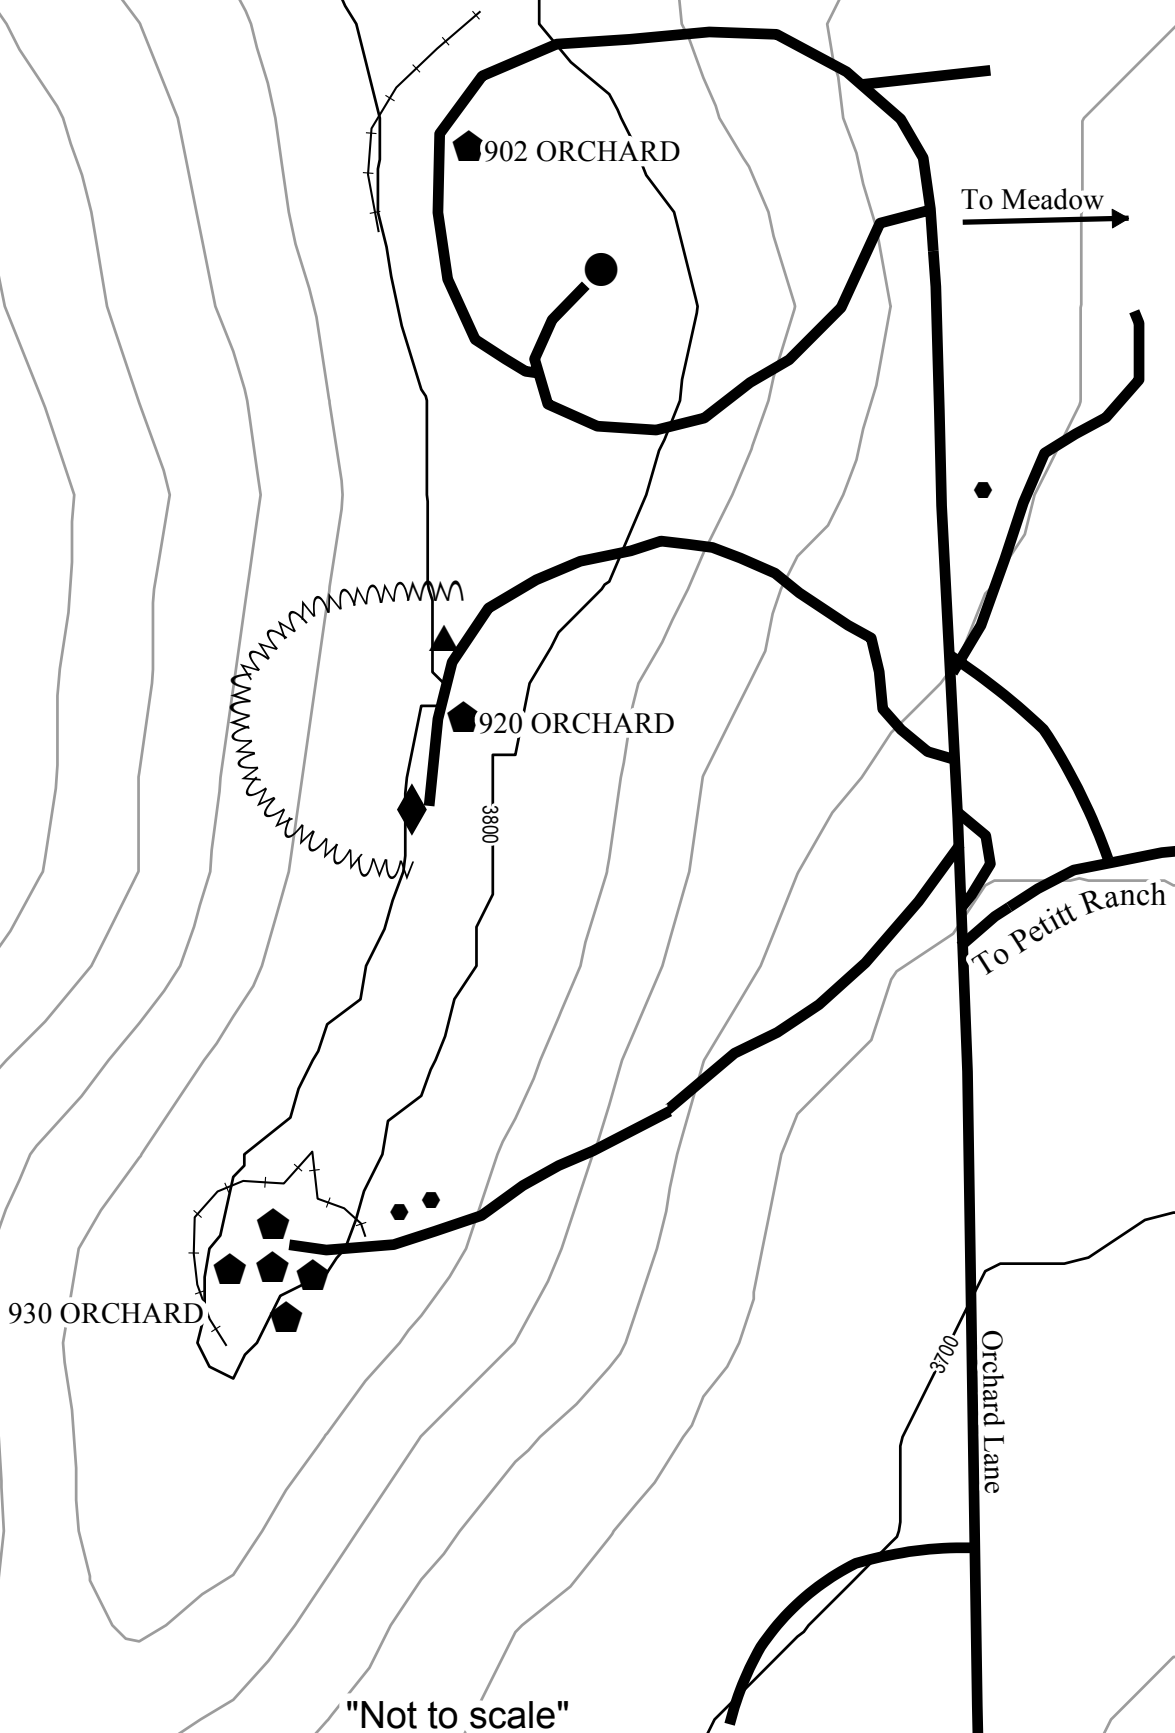

# Orchard Lane Vicinity Map

Detail map page

Orchard Lane

SR-78

San Diego 60 miles

Wynola

Julian 3 miles

	Detail Page
	Highways
	cities
	Inaja Memorial
	dirt roads
	roads and driveways

# Orchard Lane Detail Map

- 20 ft Contours
- 100 ft Contours
- Building
- ◆ Engine
- ▲ Garage
- ⬠ House
- Water Tank
- Roads
- Other Burnouts
- ⋈ Site Burnout

11/7/2003 1330  
F Kemper

"Not to scale"

A On shore west winds

# ACCIDENT SITE DETAIL (NOT TO SCALE)