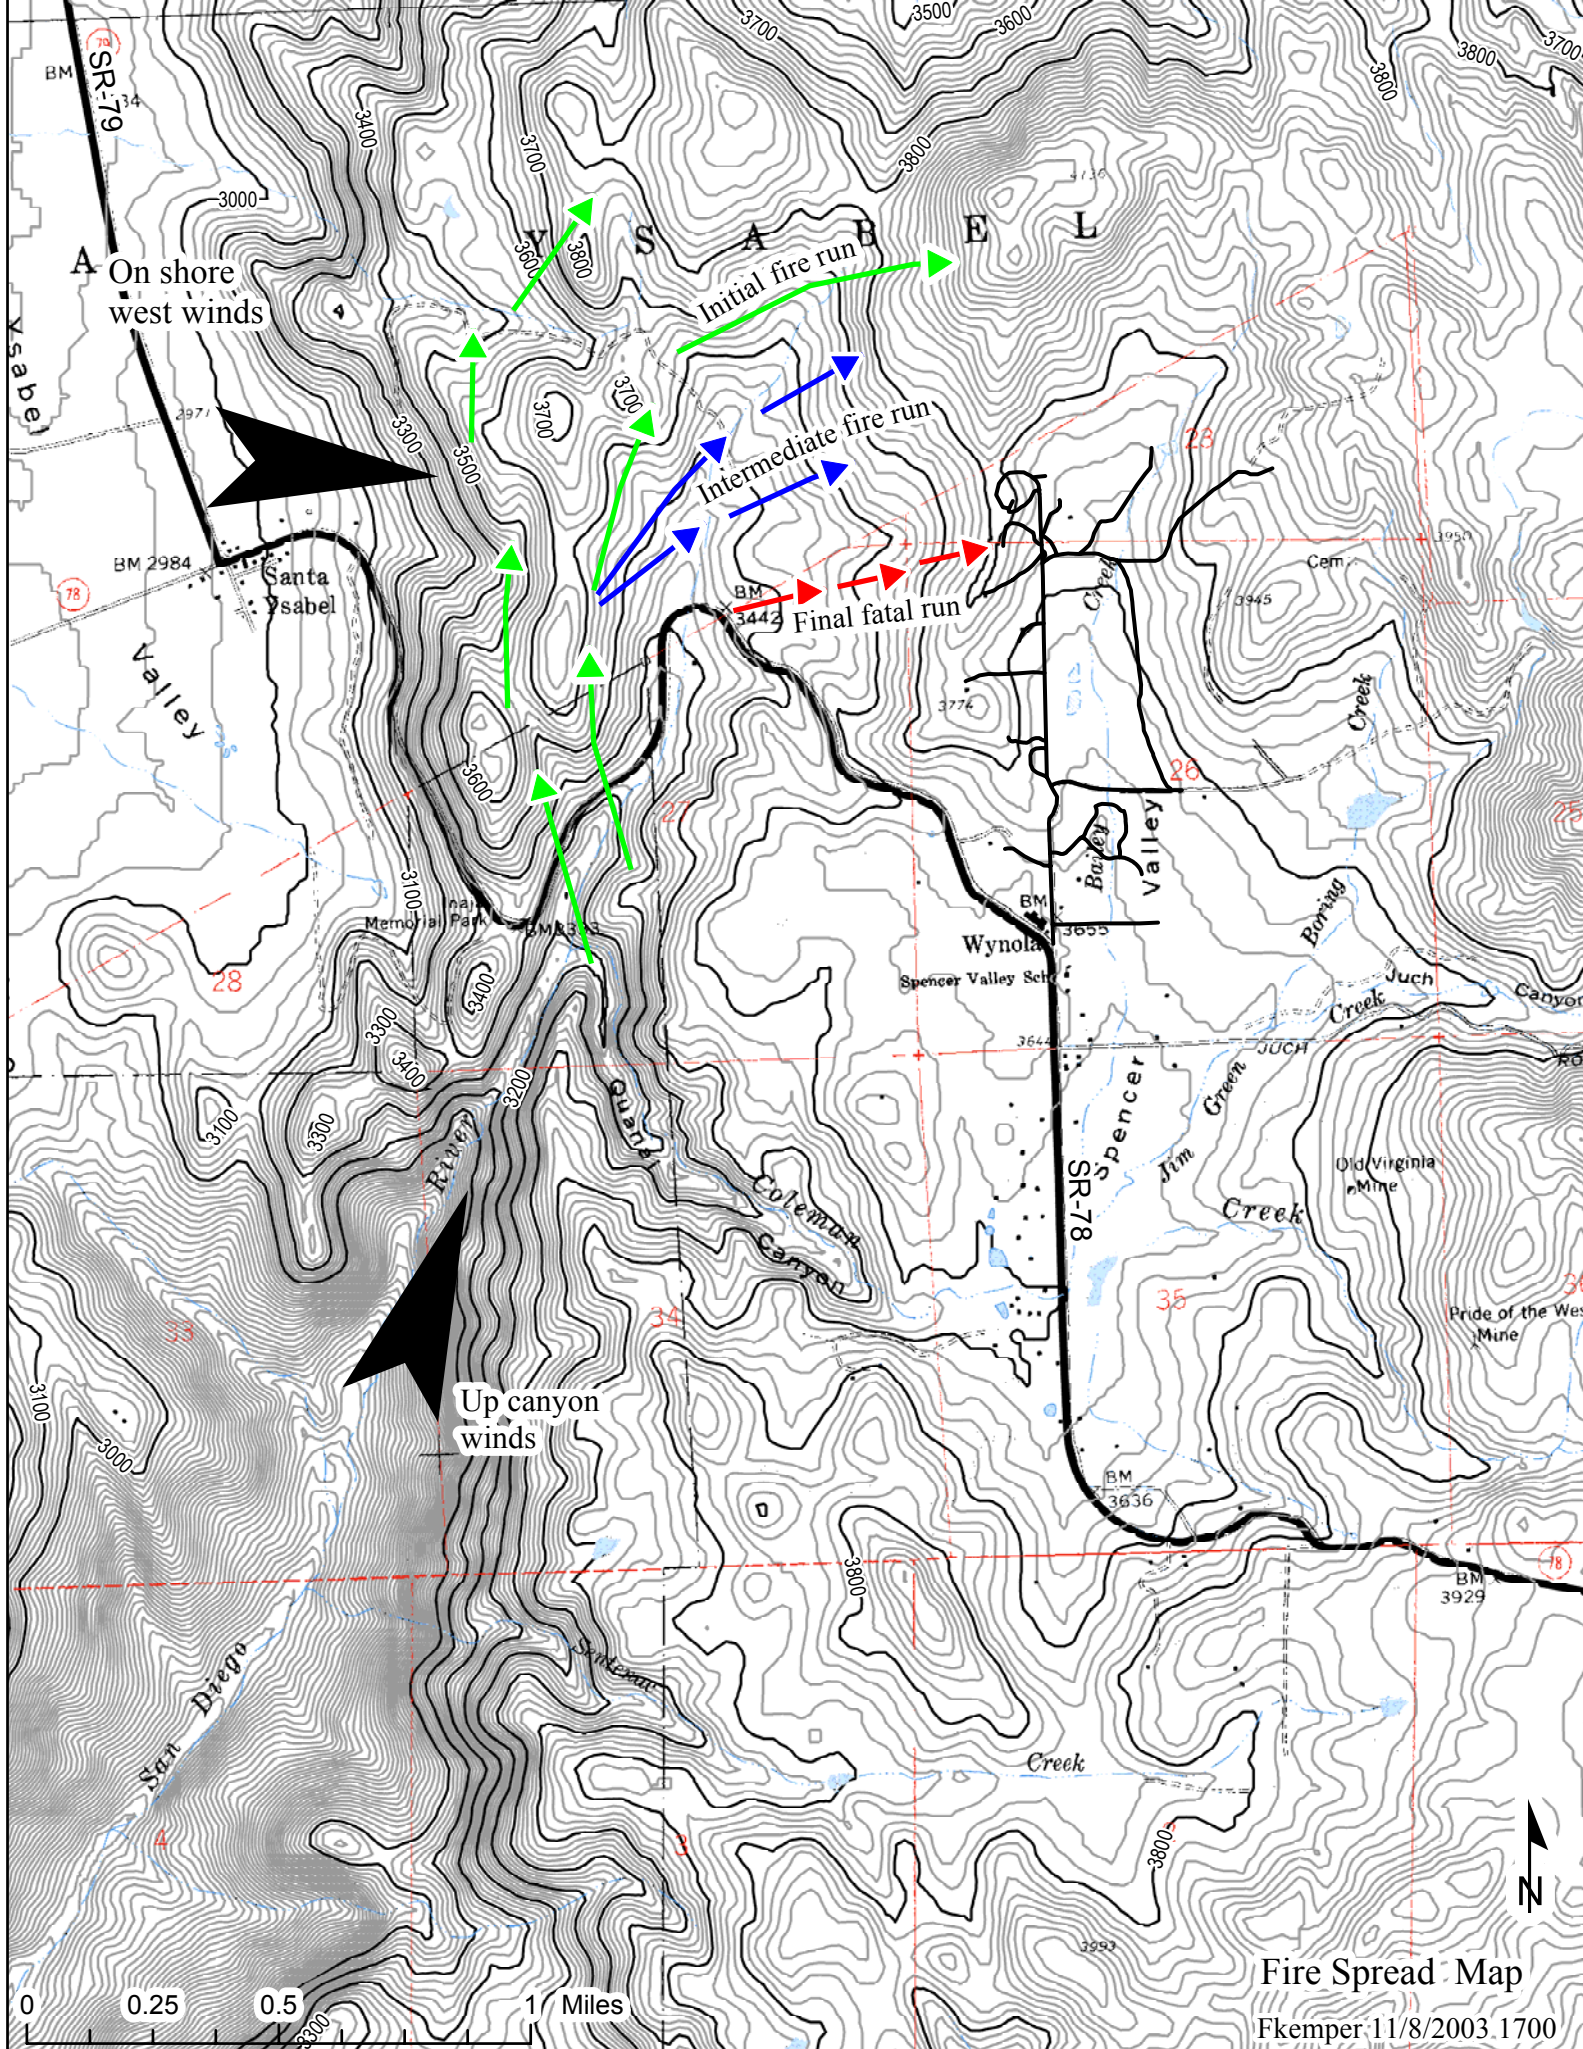

# Orchard Lane Detail Map

- 20 ft Contours
- 100 ft Contours
- Building
- ◆ Engine
- ▲ Garage
- ⬠ House
- Water Tank
- Roads
- Other Burnouts
- ⋈ Site Burnout

11/7/2003 1330  
F Kemper

"Not to scale"

A On shore west winds

Initial fire run

Intermediate fire run

Final fatal run

Up canyon winds

Fire Spread Map

Fkemper 11/8/2003 1700

# ACCIDENT SITE DETAIL (NOT TO SCALE)