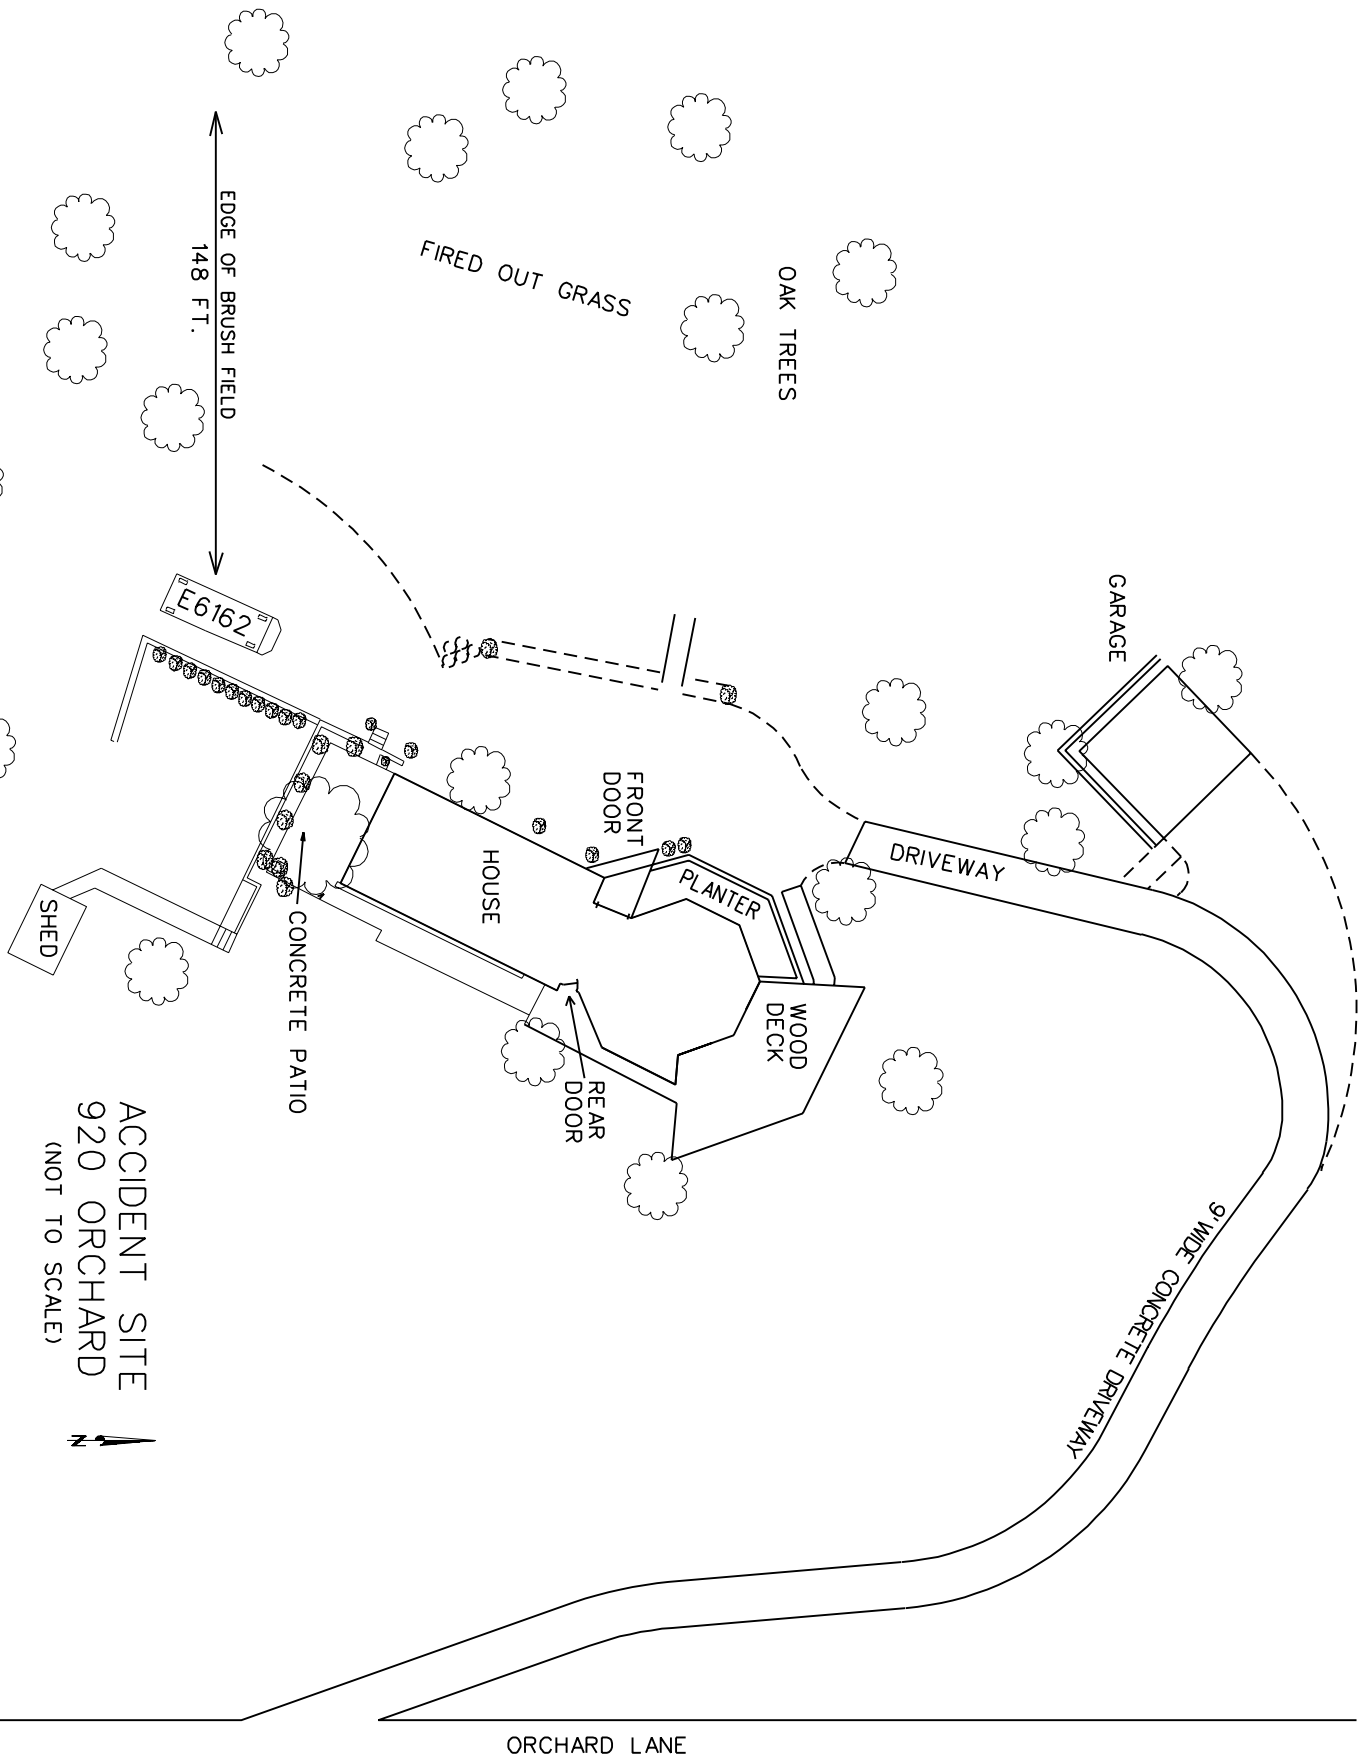

# Orchard Lane Vicinity Map

Detail map page

Orchard Lane

SR-78

San Diego 60 miles

Wynola

Julian 3 miles

	Detail Page
	Highways
	cities
	Inaja Memorial
	dirt roads
	roads and driveways

# Orchard Lane Detail Map

- 20 ft Contours
- 100 ft Contours
- Building
- ◆ Engine
- ▲ Garage
- ⬠ House
- Water Tank
- Roads
- Other Burnouts
- ⋈ Site Burnout

11/7/2003 1330  
F Kemper

"Not to scale"

A On shore west winds

# ACCIDENT SITE DETAIL (NOT TO SCALE)